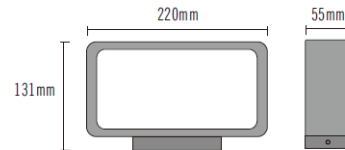

**Model:
DA8014-
220131**

CE & Energy Star Compliant

IP54

Features

- Energy saving up to 50% compared with traditional ones under same flux
- Life Span: over 50,000 hrs
- CCT Available in 3000K, 4000K, 5000K
- Standard finish color: white or black, and customized color also available.
- Die-casting aluminum body
- Toughened clear glass diffuser, Plastic terminal
- Warranty: 3 years

Specification

Model	DA8014-220131
Light Source	COB
Power Consumption	1X6W
Dimensions (mm)	220X131X56mm
Finishing colour	Black/White
CCT	3000k,4000K,5000K
Initial Luminous flux (Total)	460lm
Color Rendering index (CRI)	>80
Power Factor	>0.9
Input voltage	200-240 v AC 50-60 Hz
Material	Die-Casting Aluminum/Temper Glass