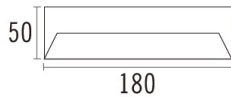

**Model:  
DA801123-V2**

**CE & Energy Star Compliant**

**IP65**

**Features**

- IP65 for outdoor wall
- Life Span:>50,000 hrs
- Standard finish color: white, black, & customized color also available.
- Die-cast Aluminum body
- Toughened clear glass diffuser, Plastic terminal
- Isolation LED driver
- CCT Type with Switch Inside
- Warranty: 3 years

**Specification**

<b>Model</b>	DA801123-v2		
<b>Light Source</b>	SMD		
<b>Power Consumption</b>	6w	8w/12w	12w
<b>Dimensions (LxWxD in mm)</b>	180x50x58	270x90x67	180x180x74
<b>Cutout (mm)</b>	178x49x48	260x81x50	174x174x55
<b>CCT</b>	3000K, 4000K, 6000K		
<b>Initial Luminous flux (Total)</b>	700lm	960lm	1400lm
<b>Color Rendering index (CRI)</b>	>80		
<b>Power Factor</b>	>0.9		
<b>Input voltage</b>	220-240 v AC 50-60 Hz		
<b>Beam Angle</b>	120°		
<b>Mounting</b>	Wall Recessed		