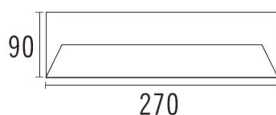

**Model:  
DA801123-V2**

**CE & Energy Star Compliant**

**IP65**

**Features**

- IP65 for outdoor wall
- Life Span:>50,000 hrs
- Standard finish color: white, black, & customized color also available.
- Die-cast Aluminum body
- Toughened clear glass diffuser, Plastic terminal
- Isolation LED driver
- CCT Type with Switch Inside
- Warranty: 3 years

**Specification**

<b>Model</b>	DA801123-v2		
<b>Light Source</b>	SMD		
<b>Power Consumption</b>	6w	8w/12w	12w
<b>Dimensions (LxWxD in mm)</b>	180x50x58	270x90x67	180x180x74
<b>Cutout (mm)</b>	178x49x48	260x81x50	174x174x55
<b>CCT</b>	3000K, 4000K, 6000K		
<b>Initial Luminous flux (Total)</b>	700lm	960lm	1400lm
<b>Color Rendering index (CRI)</b>	>80		
<b>Power Factor</b>	>0.9		
<b>Input voltage</b>	220-240 v AC 50-60 Hz		
<b>Beam Angle</b>	120°		
<b>Mounting</b>	Wall Recessed		