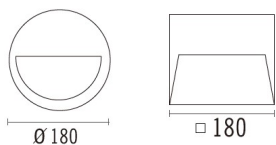

**Specification**

<b>Model</b>	DA801123-v2		
<b>Light Source</b>	SMD		
<b>Power Consumption</b>	6w	8w/12w	12w
<b>Dimensions (LxWxD in mm)</b>	180x50x58	270x90x67	180x180x74
<b>Cutout (mm)</b>	178x49x48	260x81x50	174x174x55
<b>CCT</b>	3000K, 4000K, 6000K		
<b>Initial Luminous flux (Total)</b>	700lm	960lm	1400lm
<b>Color Rendering index (CRI)</b>	>80		
<b>Power Factor</b>	>0.9		
<b>Input voltage</b>	220-240 v AC 50-60 Hz		
<b>Beam Angle</b>	120°		
<b>Mounting</b>	Wall Recessed		