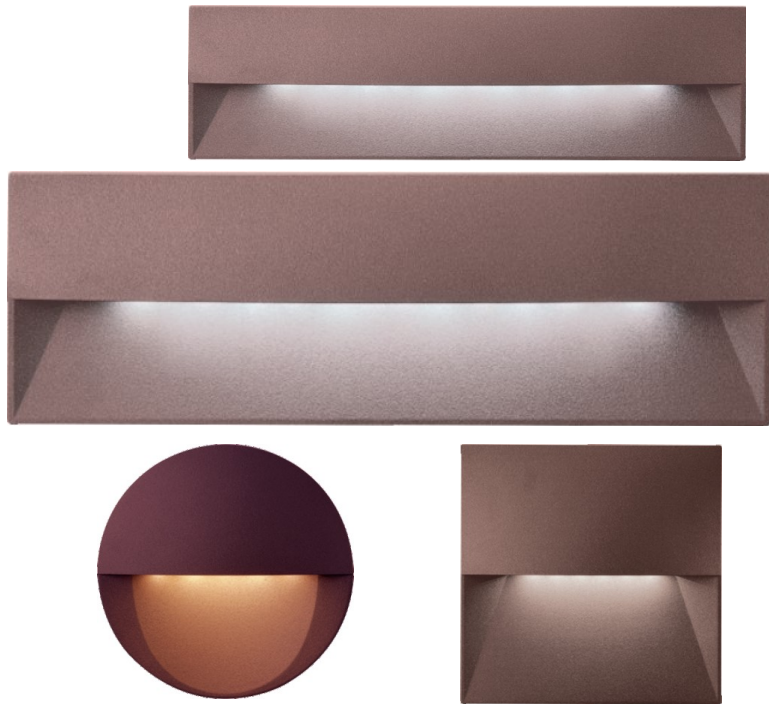

**Model:  
DA801123-V2**

**CE & Energy Star Compliant**

**IP65**

**Features**

- IP65 for outdoor wall
- Life Span:>50,000 hrs
- Standard finish color: white, black, & customized color also available.
- Die-cast Aluminum body
- Toughened clear glass diffuser, Plastic terminal
- Isolation LED driver
- CCT Type with Switch Inside
- Warranty: 3 years

**Specification**

<b>Model</b>	DA801123-v2		
<b>Light Source</b>	SMD		
<b>Power Consumption</b>	6w	8w/12w	12w
<b>Dimensions (LxWxD in mm)</b>	180x50x58	270x90x67	180x180x74
<b>Cutout (mm)</b>	178x49x48	260x81x50	174x174x55
<b>CCT</b>	3000K, 4000K, 6000K		
<b>Initial Luminous flux (Total)</b>	700lm	960lm	1400lm
<b>Color Rendering index (CRI)</b>	>80		
<b>Power Factor</b>	>0.9		
<b>Input voltage</b>	220-240 v AC 50-60 Hz		
<b>Beam Angle</b>	120°		
<b>Mounting</b>	Wall Recessed		